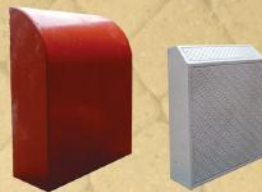

39. Rock

2'x1' 2 Sq.Ft
60 mm Thick

40. Rock

1'x1' 1 Sq.Ft
60mm Thick

41. Kerb Stones

12"H x 10"W 10"H x 8"W

COLOURS AVAILABLE

Royal Red Dark Red Dark Plum Light Plum Dark Green Light Green Light Grey Dark Grey Jet Black Royal Yellow Golden Light Brown