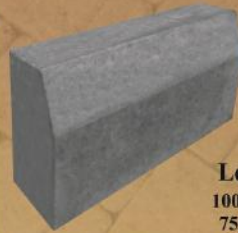

GRASS PAVERS

33. Grass Paver 1

40x40cm 1.73Sq.Ft

34. Grass Paver 2

1' x 1' 1 Sq.Ft

L 610mm x T 110mm
x H 305mm

KERBSTONES

Length x Thickness x Height

1000x125x300mm, 1000x125x200mm
750x120x300mm, 750x120x250mm,
600x125x300mm, 600x120x250mm
500x145x400mm, 485x110x290mm

COLOUR
STRENGTH
THICKNESS

Since 1895

HEAVY DUTY PAVERS (80mm & 100mm)

35. Zig Zag Capsule

80mm 4.3 Nos/Sq.Ft

36. Zig Zag Capsule Cobble

80mm 4.3 Nos/Sq.Ft

37. Zig Zag Pin Classic

80 & 100mm
2.76 Nos/Sq.Ft

38. Zig Zag Cadbury

80 & 100mm 3Nos/Sq.Ft

STEPPING STONES & KERB STONES